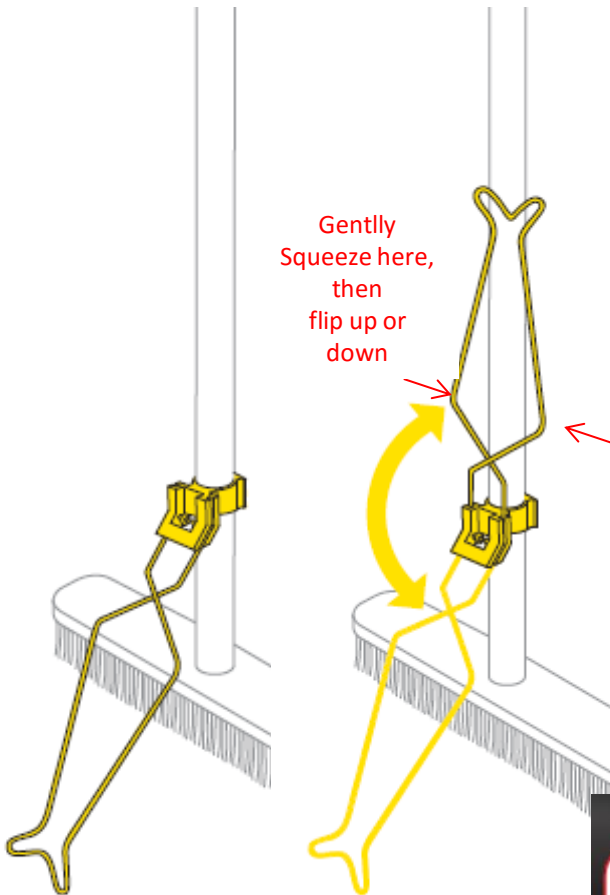

A support fixture you can attach to your household (or commercial) tools to make them stand alone, such as rake, broom, squeegee, mop, brush, shovel, trowel, . . .

- ✓ Light weight, water and weather resistant
- ✓ Made with durable plastic and Hard Drawn Galvanized Steel Spring Wire (will not break, rust or bend)
- ✓ **NO MORE** bending down to pick up your tool
- ✓ **NO MORE** searching for your tool in a pile of leaves
- ✓ **NO MORE** resting your tool on a wet paint wall